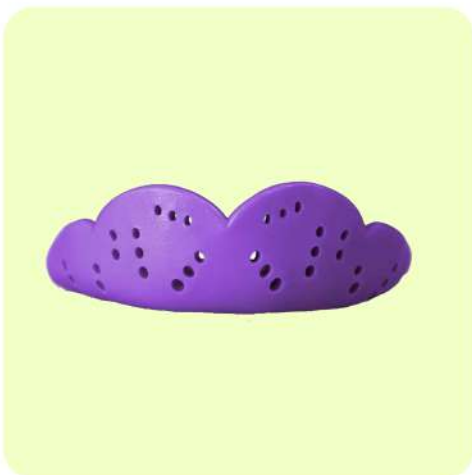

BYFT TOILET ROLL

C FOLD TISSUE

M FOLD TISSUE

**N FOLD TISSUE**

**Z FOLD TISSUE**

# AMMENITIES

**3D MOUTHGUARD**  
2.0MM THIN  
COLOR: 

**AERO MOUTHGUARD**  
SMALL/MEDIUM-1.6MM  
LARGE-2.0MM  
COLORS: 

**MAX MOUTHGUARD**  
2.4 MM THIN  
COLOR: 

**GO MOUTHGUARD**  
1.6 MM THIN  
COLOR: 