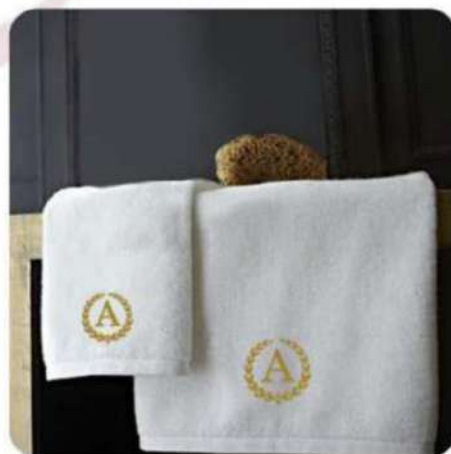

EMBROIDERED FOR  
YOU

BATH LINEN

**MONOGRAMMED  
BATH TOWEL  
(GOLD)  
SIZE: 70X140**

**MONOGRAMMED  
HAND TOWEL  
(GOLD)  
SIZES: 40X70, 50X80, 50X100**

**MONOGRAMMED  
BATH & HAND TOWEL  
(GOLD)  
SIZES: 70X40  
40X70, 50X80, 50X100**

BATH LINEN

**MONOGRAMMED  
BATH TOWEL  
(SILVER)  
SIZE:70X140**

**MONOGRAMMED  
HAND TOWEL  
(SILVER)  
SIZES: 40X70, 50X80, 50X100**

**MONOGRAMMED  
BATH & HAND TOWEL  
(SILVER)  
SIZES:70X140  
40X70, 50X80,50X100**