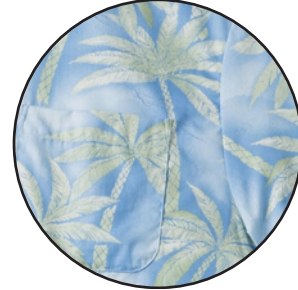

1036
Steel Grey

1035
Riviera Blue

Hibiscus
Camp Shirt
Unisex Riviera
Blue

Jacquard Unisex
Camp Shirt
Aqua, Sapphire

Camp Shirt Ss
Blended Fabric
Unisex Tropical
Print Royal

Chino Short
Cotton
Men's Ladies
Khaki, Royal